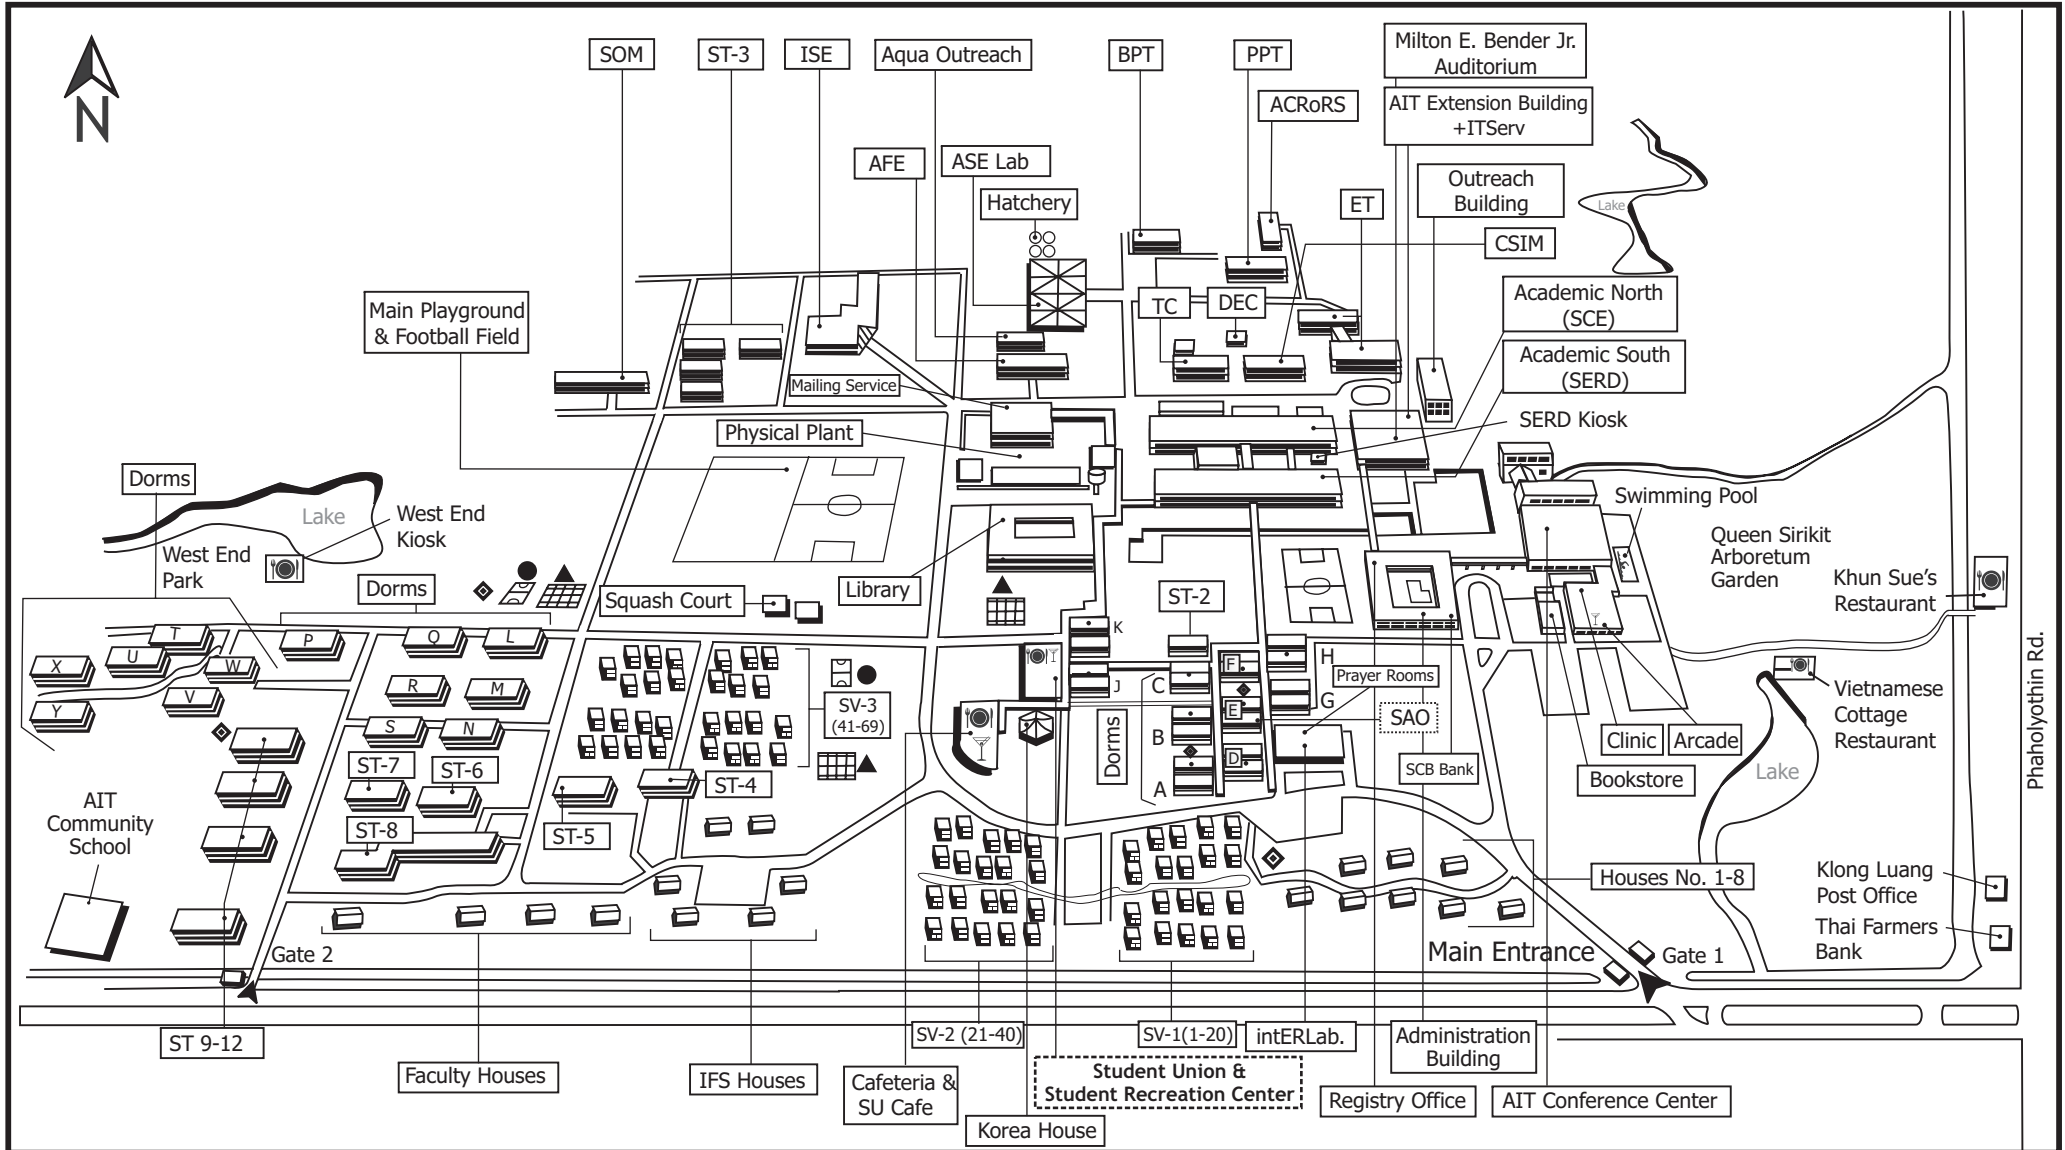

AIT CAMPUS MAP

© SU Media, 2005

LEGEND:

- ASE = Agriculture Systems Engineering
- AFE = Agriculture & Food Engineering
- ACRoRS = Asian Center for Research on Remote Sensing
- BPT = Bioprocess Technology
- CSIM = Computer Science and Information Management
- DEC = Distributed Education Center
- ET = Energy Technology

- IFS = International Faculty and Staff
- ISE = Industrial Systems Engineering and Management
- PPT = Pulp and Paper Technology
- SAO = Student Accommodation Office
- SERD = School of Environment, Resources and Development
- SCE = School of Civil Engineering
- SOM = School of Management

- ST = Staff House
- SV = Student Village
- TC = Telecommunication
- ▲ = Tennis Court
- = Basketball Court
- ◆ = Badminton Court
- ⊙ = Restaurant